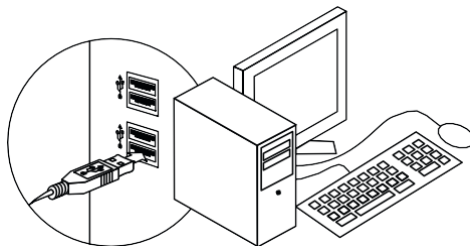

Technical specifications:

Connection port: USB
Key life: 5 million times
Size: 73×125×40mm
Weight: 130g

Features:

Colored LED light
4 sensitivity levels 1200/2400/4800/7200 DPI
7 programmable buttons
Cable length 1.8M

LIVOO

Feel good moments

User manual

Installing the mouse:

1. Plug the USB plug of the mouse into a free USB port on your computer.
2. The computer automatically detects and installs the new hardware, thanks to its plug & play function. No software is required to use this mouse.
3. When the installation is complete, an information bubble appears at the bottom right of your screen.